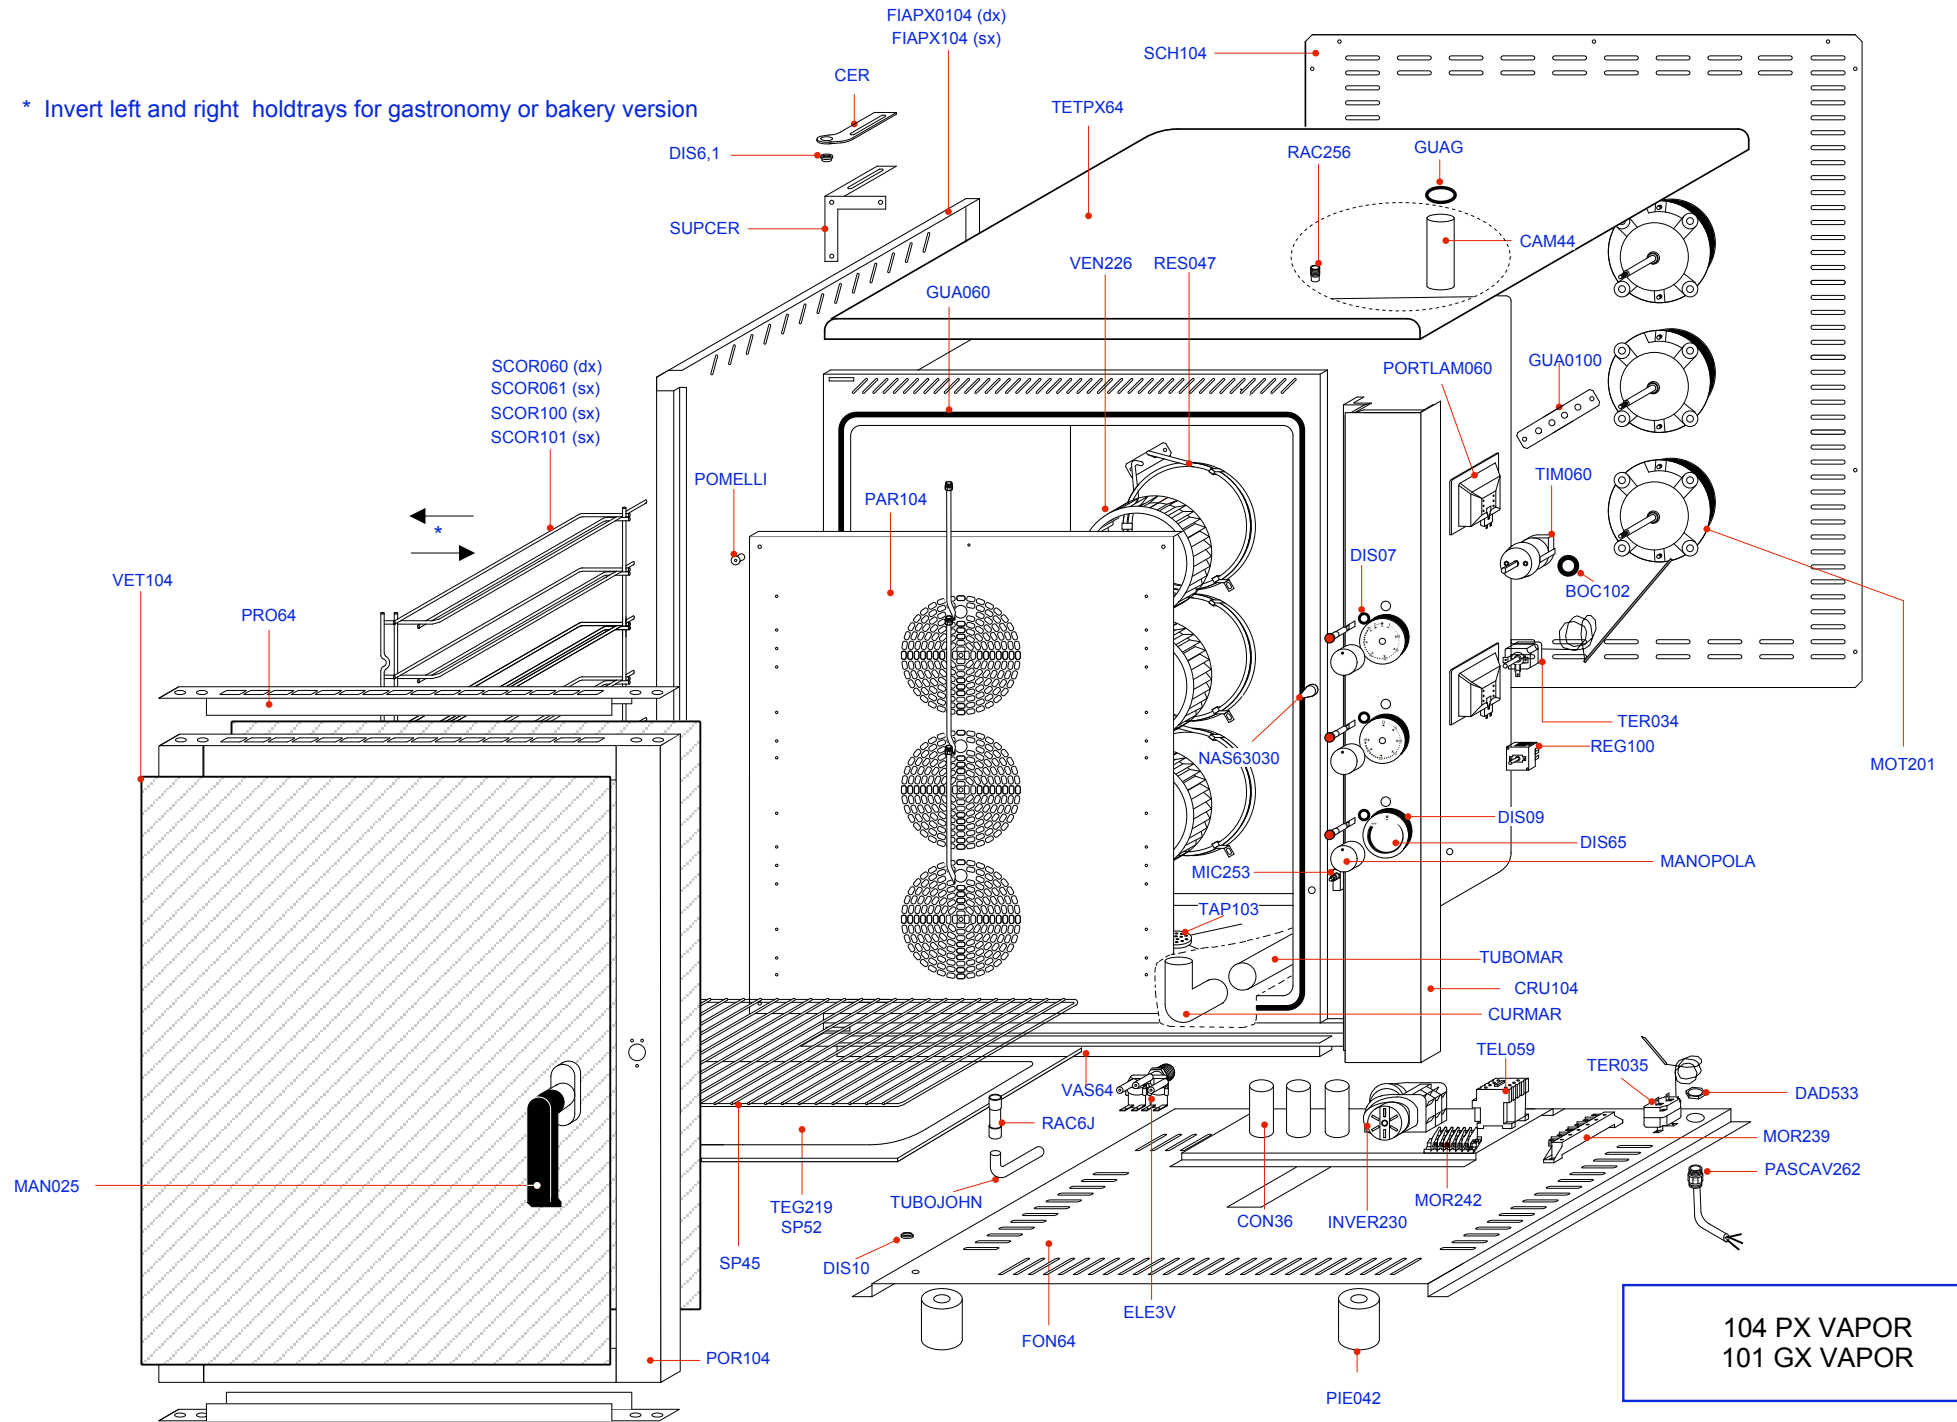

* Invert left and right holdtrays for gastronomy or bakery version

104 PX VAPOR
101 GX VAPOR